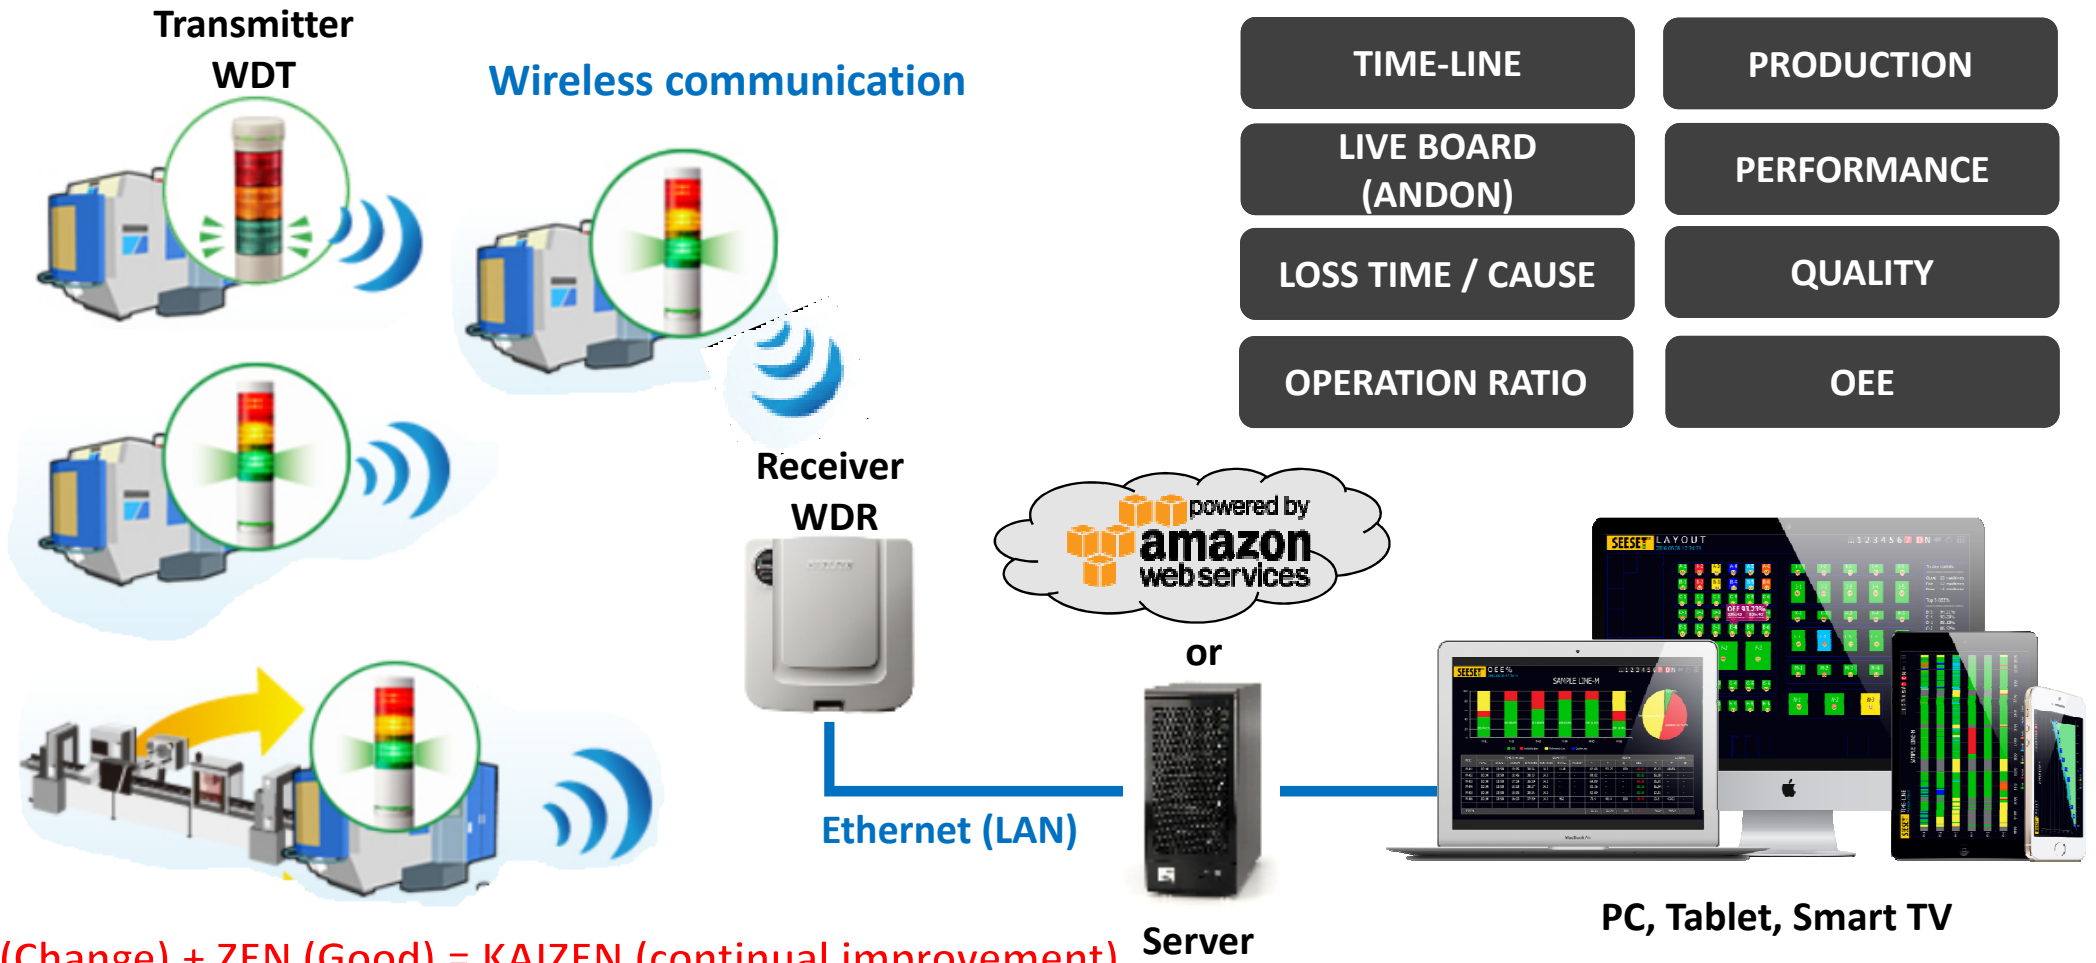

PATLITE®

Wireless Data Acquisition System WD Series

SEESET®

REAL-TIME MACHINE MONITORING SYSTEM

KAI (Change) + ZEN (Good) = KAIZEN (continual improvement)